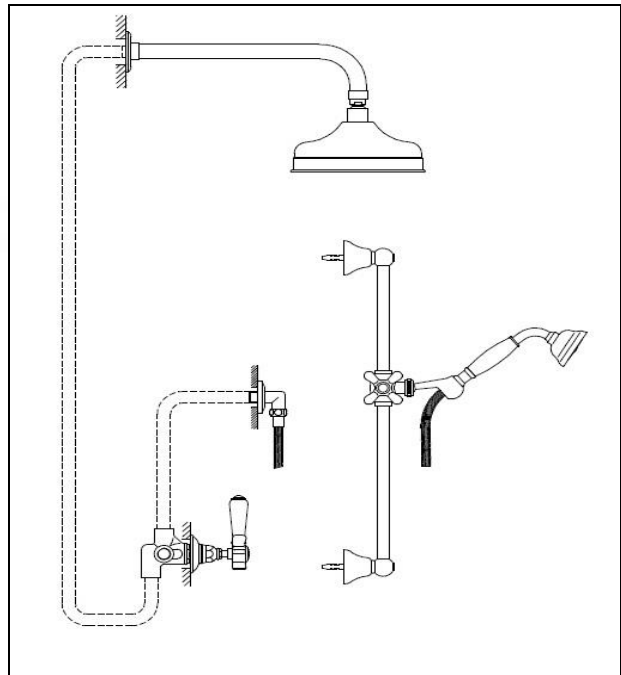

Note: In this section you will find different shower solutions achievable with the instructions of item number, not including the finishing / color and the handle / lever code that will be added depending on your choice.

- Due rubinetti d'arresto ½" con Braccio e Soffione 20 cm diametro con anticalcare.
- Two built-in stop cock ½" with Overhead shower 20 cm diameter with "no-limestone" system and arm.

Esempio / Example : Art. (2)1412—18 + 5702--20

- Due rubinetti d'arresto ½" con deviatore centrale, Braccio e Soffione 20 cm diametro con anticalcare, supporto duplex, flessibile 150 cm e doccetta.
- Two built-in stop cock ½" with central diverter, Overhead shower 20 cm diameter with "no-limestone" system and arm, duplex support, flexible hose 150 cm and hand shower.

**Esempio / Example : Art. 1403—18 senza bocca / without spout + 5702—20
+ C7124 + C7097 + C7104M**

- Due rubinetti d'arresto ½" con deviatore centrale, Braccio e Soffione 20 cm diametro con anticalcare, presa d'acqua, saliscendi, flessibile 150 cm e doccetta.
- Two built-in stop cock ½" with central diverter, Overhead shower 20 cm diameter with "no-limestone" system and arm, wall connection, sliding rail, flexible hose 150 cm and hand shower.